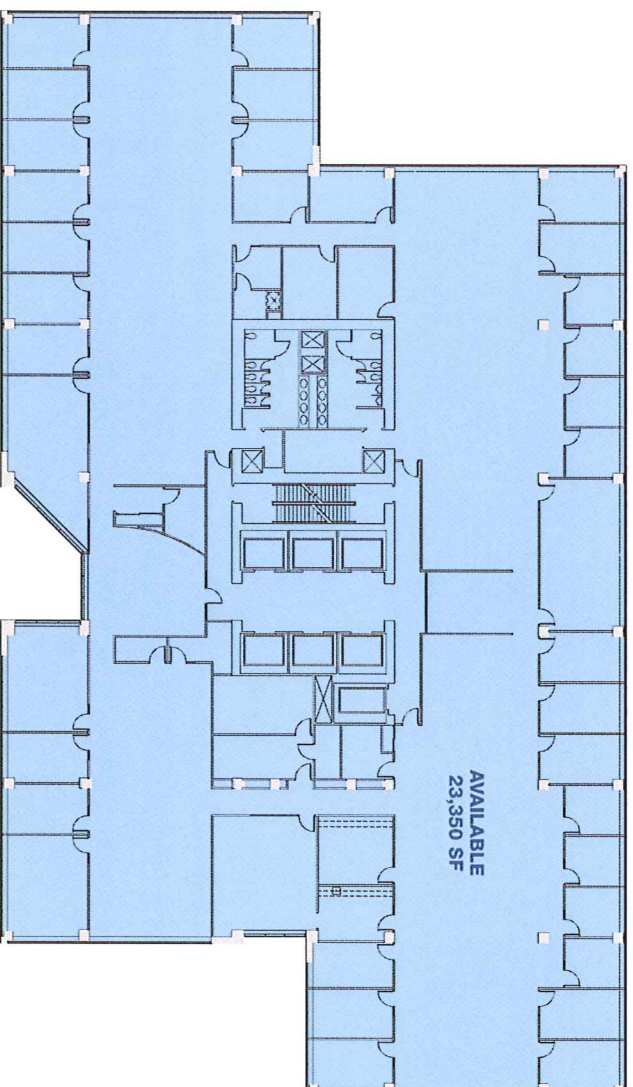

RIVERFRONT OFFICE PARK

Cambridge, Massachusetts

101 Main Street, 16th Floor
23,350 Square Feet

For more information, please contact Mark Winters, David Townsend or Juliette Reiter
617 330-6966