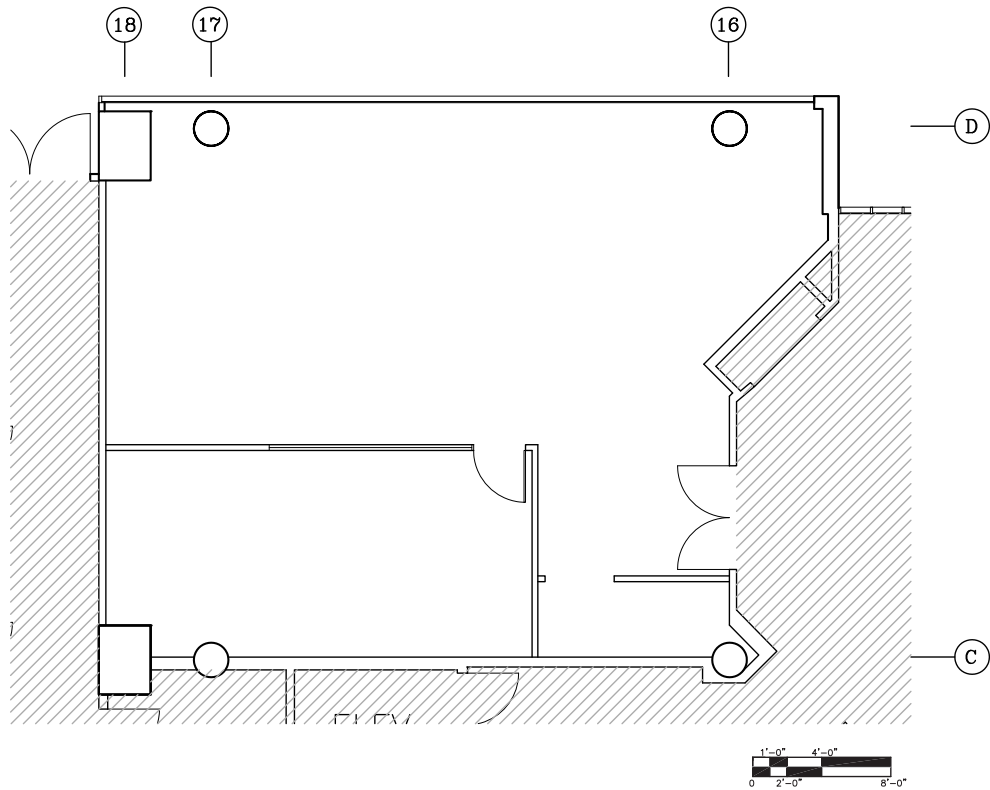

# CHINA BASIN

BERRY BUILDING | SUITE 170

SUITE 170 | EXISTING CONDITIONS | APPROXIMATELY 1,493 R.S.F.

BERRY BUILDING | KEY PLAN

FOR LEASING INFORMATION

**Richard Hayes**

(415) 992-5778

RBH@mccarthycook.com