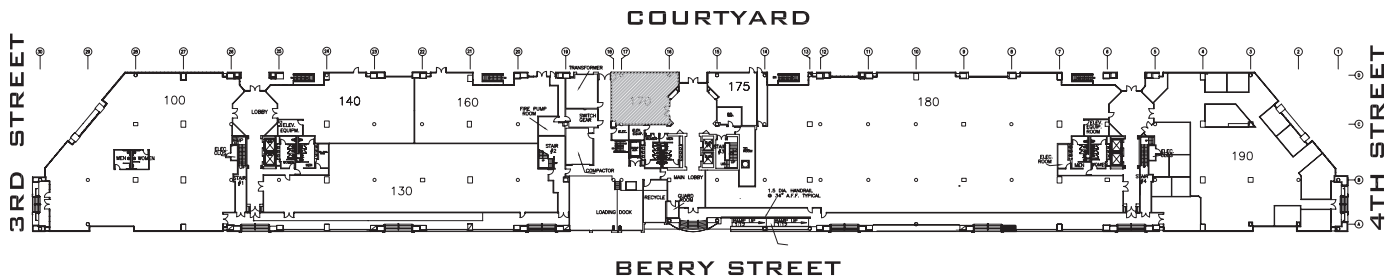

# CHINA BASIN

BERRY BUILDING | SUITE 170

SUITE 170 | EXISTING CONDITIONS | APPROXIMATELY 1,493 R.S.F.

BERRY BUILDING | KEY PLAN

FOR LEASING INFORMATION

**Richard Hayes**

(415) 992-5778

RBH@mccarthycook.com